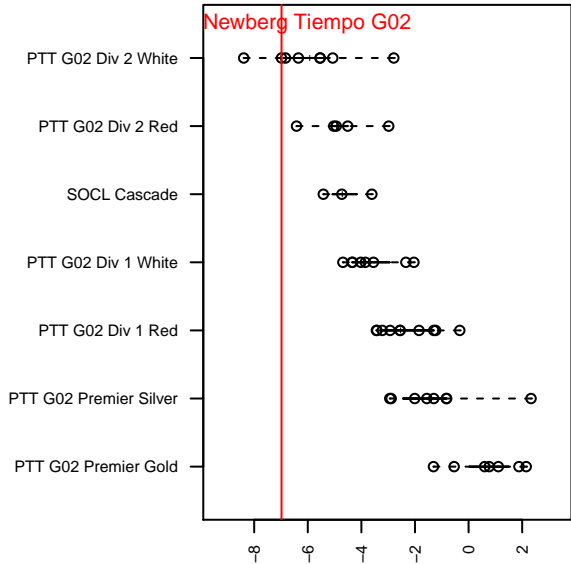

BSC Newberg Tiempo G02

Bridlemile SC
 Newberg, OR
 G02 total strength=424
 attack=0.33 defense=0.23
 fall league = PTT G02 Div 2 White
 spr league = Spr OYS G02 Div 2

alt names used:
 BSC Newberg 02G Tiempo
 BSC Newberg 02G Tiempo

Venues played:
 2015 PTT G02 Division 2 White
 2015 Spr OYS G02 Division 2

BSC Newberg Tiempo G02
 Dots are actual minus expected GF (blue circles) and GA (red triangles).
 Blue line is smoothed change in attack strength. Red is smoothed change in defense strength.

**attack and defense variance (black dot)
relative to other teams
and top 10 in region**

**attack and defense rating
relative to others at age
and all opponents in last 13 months**

Performance relative to 13 month average